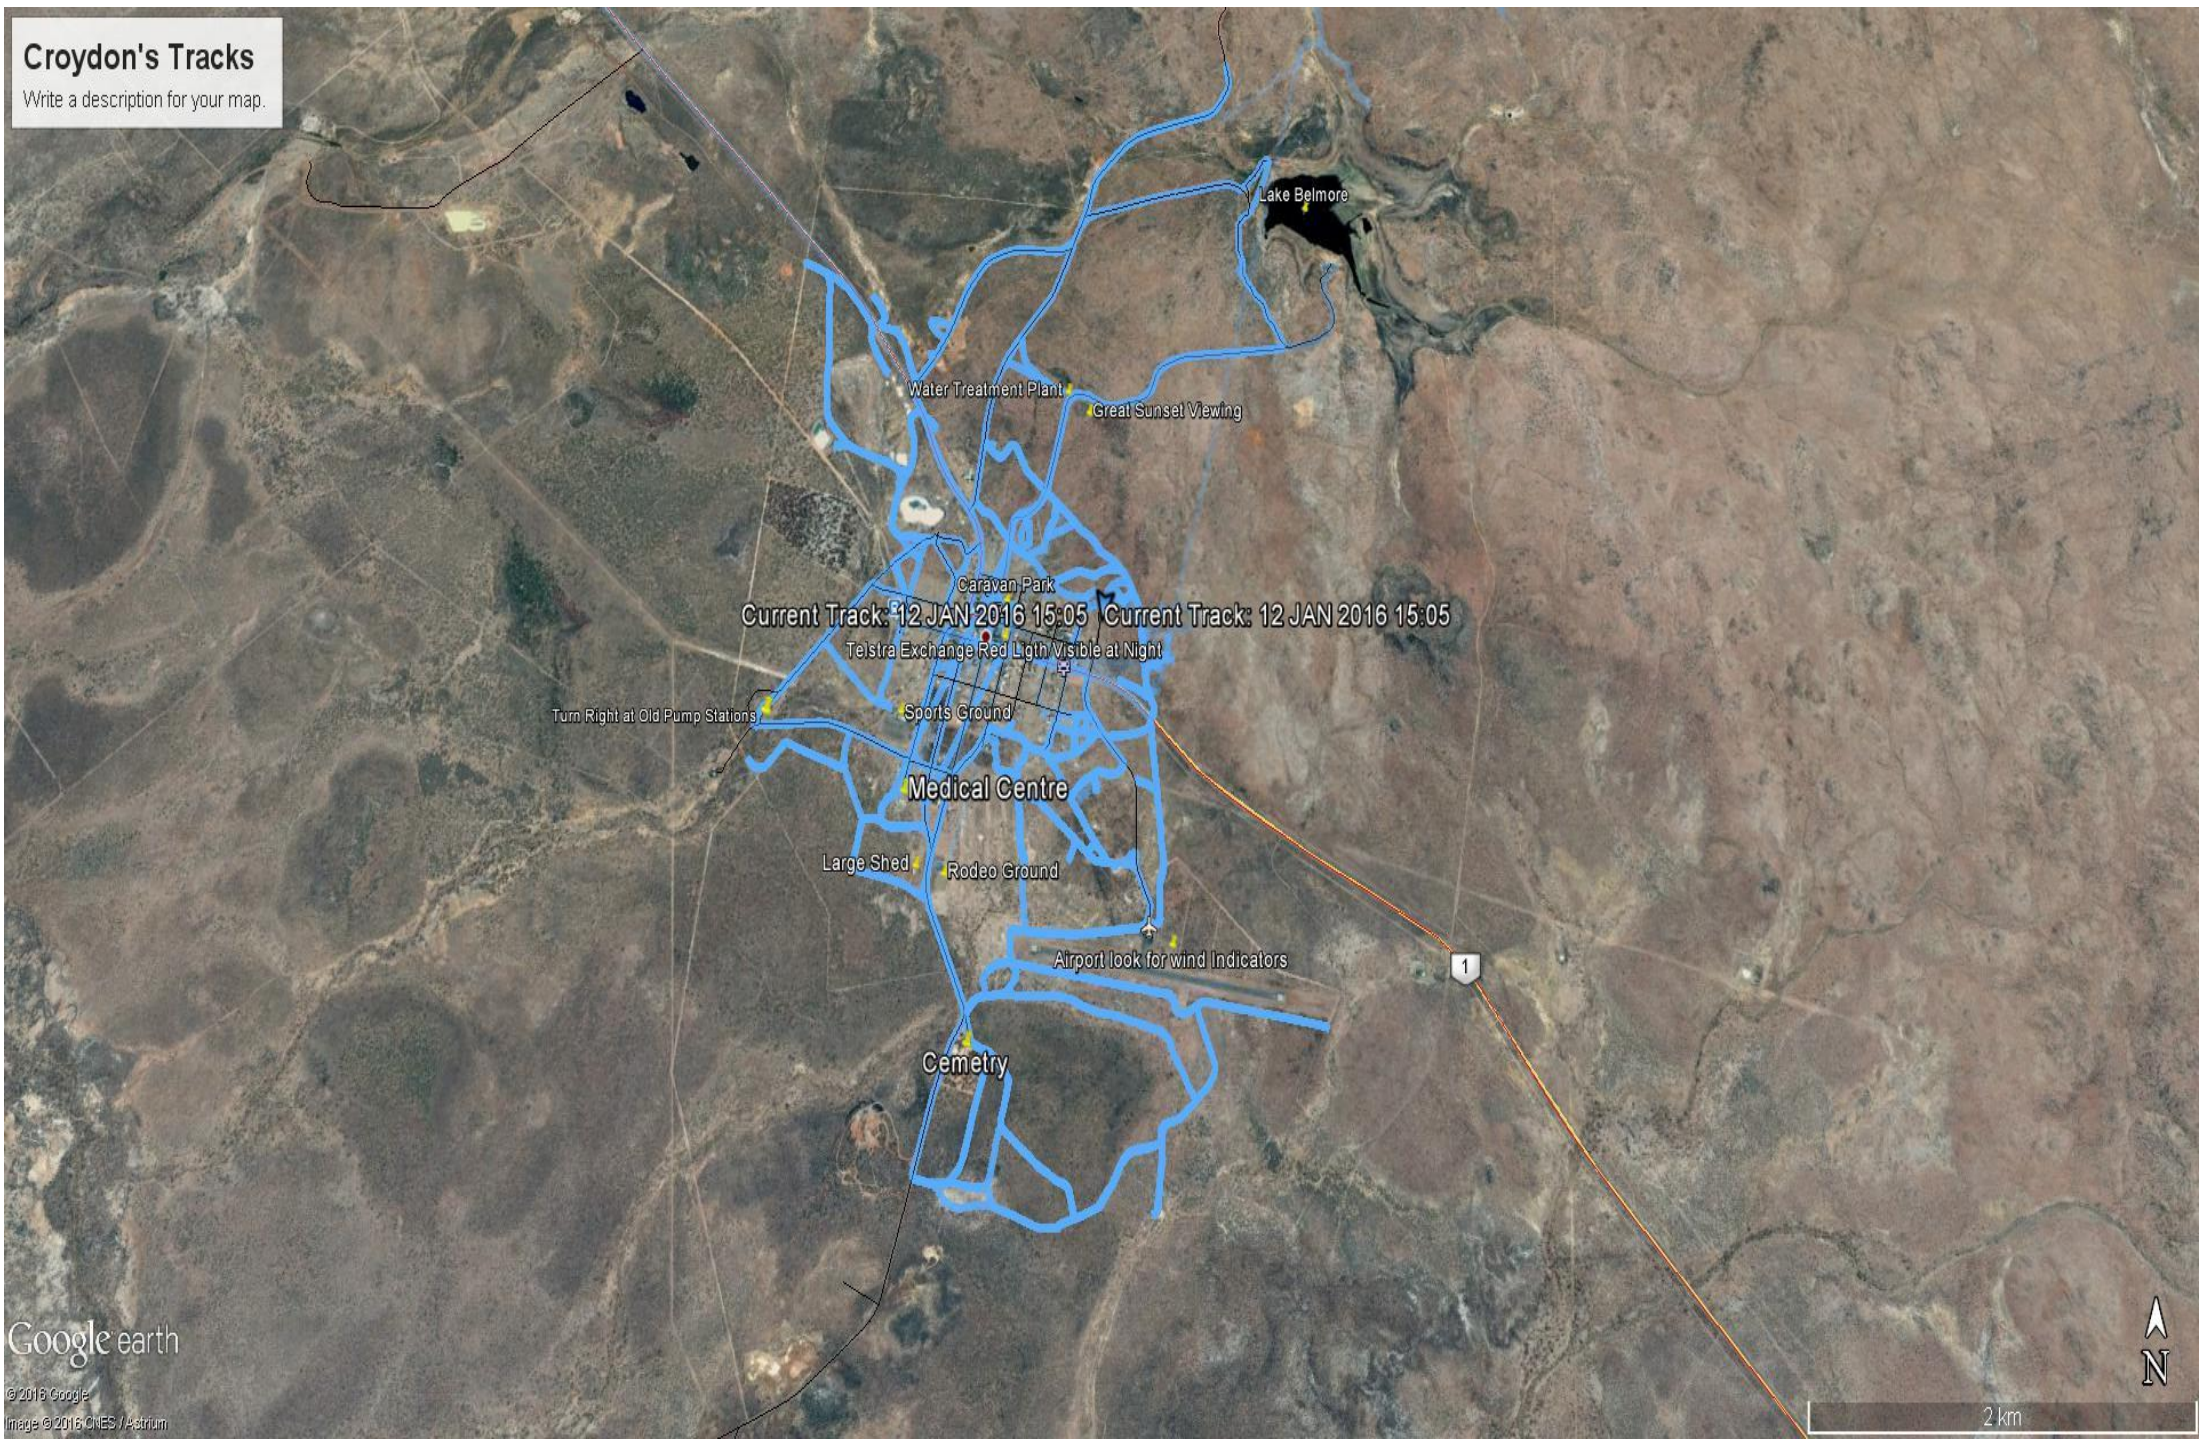

Croydon's Tracks

Write a description for your map.

Lake Belmore

Water Treatment Plant

Great Sunset Viewing

Caravan Park

Current Track: 12 JAN 2016 15:05 Current Track: 12 JAN 2016 15:05

Teitra Exchange Red Light Visible at Night

Sports Ground

Turn Right at Old Pump Stations

Medical Centre

Large Shed

Rodeo Ground

Airport look for wind Indicators

1

Cemetery

Google earth

© 2016 Google
Image © 2016 CNES / Astrium

2 km